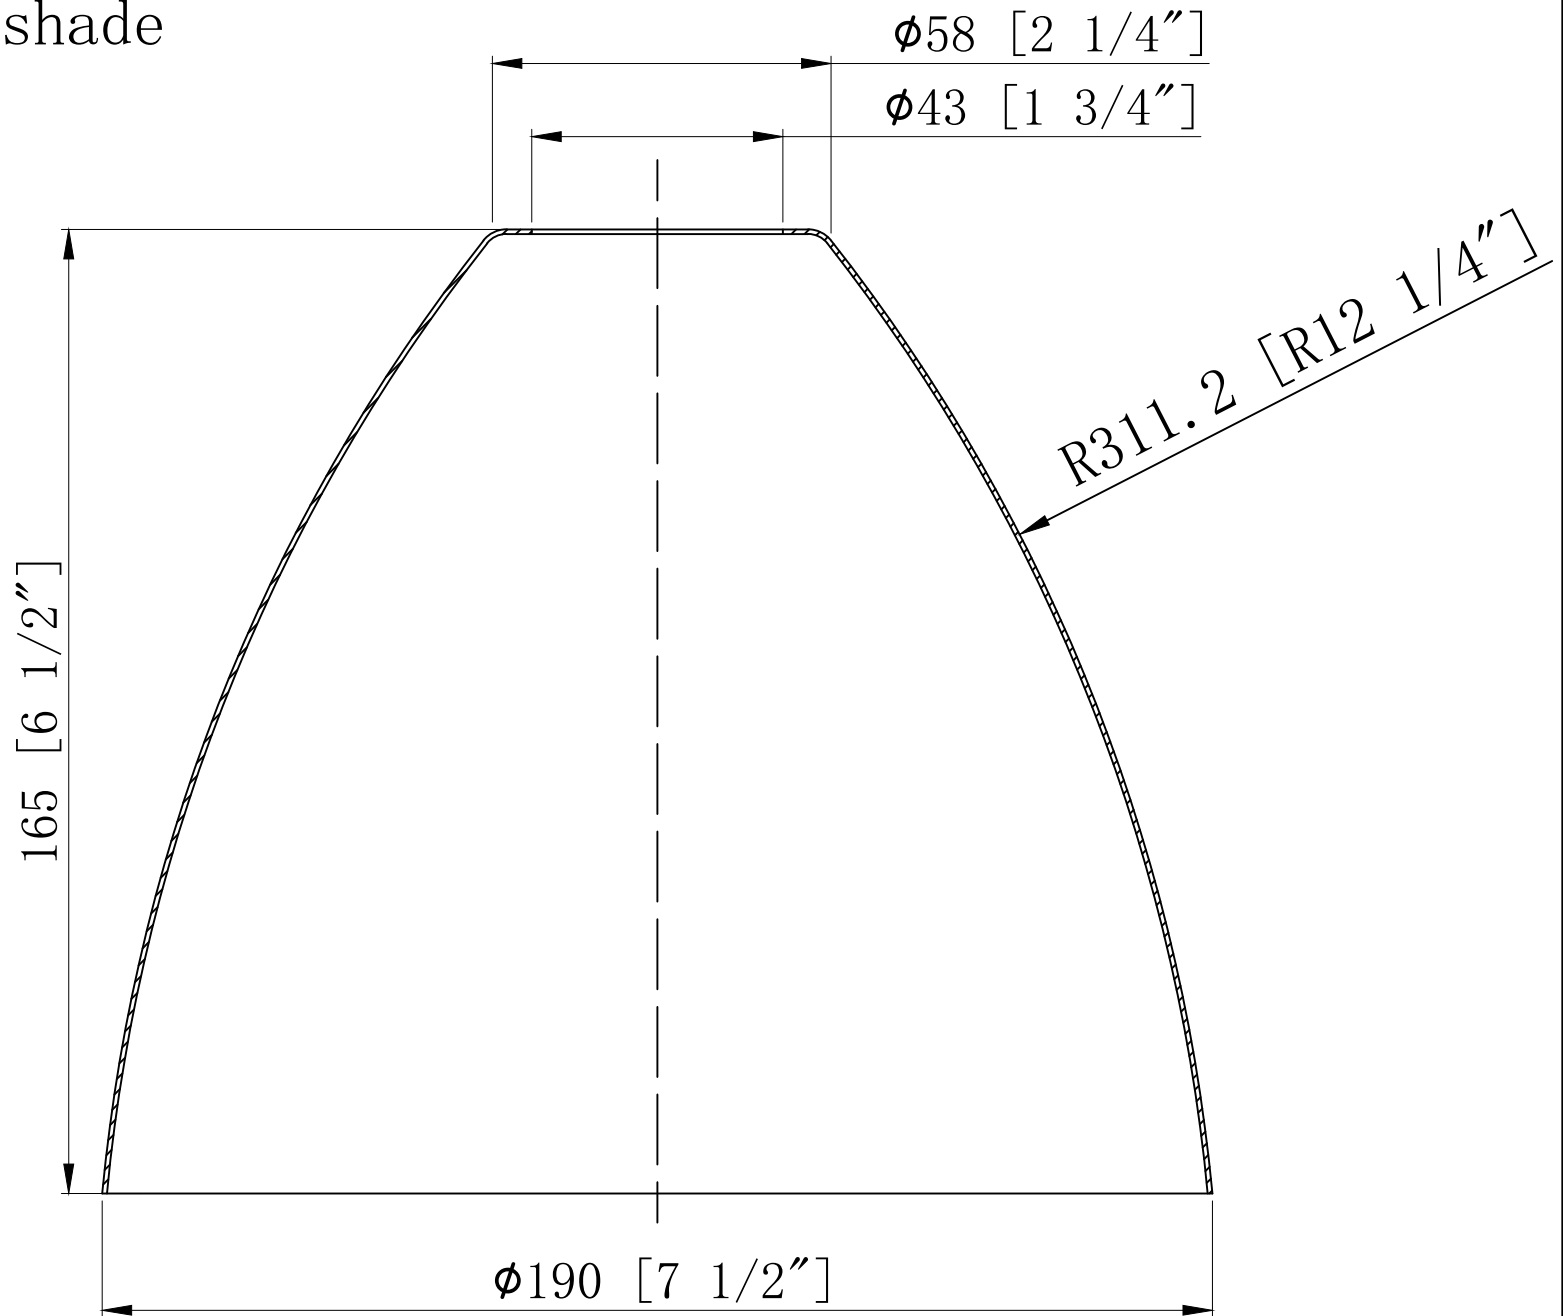

ITEM: MBD-75-shade

INNOVATIONS LIGHTING

DESIGN COPYRIGHT - 12/16/2020
ALL RIGHTS RESERVED AND MAY
NOT BE DUPLICATED WITHOUT OUR
WRITTEN PERMISSION